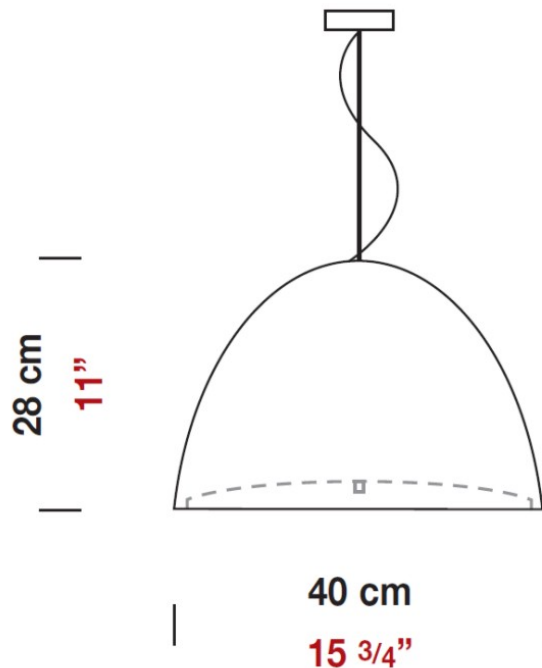

WILLY 40 SUSPENSION

D81057-BLK

GENERAL

Series: Willy _____

Subseries: Willy 40 _____

Brand: Panzeri _____

Division: Design _____

Mounting Type: Suspension _____

Mounting Location: Ceiling _____

Subcategory: Pendant _____

PHYSICAL

Shape: Dome _____

Diameter (mm): 400 _____

Diameter (in): 15 ³/₄ _____

Height (mm): 280 _____

Height (in): 11 _____

Max. Overall Height (mm): 2280 _____

Max. Overall Height (in): 89 ³/₄ _____

Light Distribution: Direct _____

Weight (kg): 4.09 _____

Weight (lbs): 9.02 _____

Diffuser: Black Blown Glass Dome and Frosted White Glass Bottom _____

Fixture Finish: BLK _____

Holder Finish: Metallized Gray _____

Fixture Material: Blown Glass Lampshade _____

Cable Details: 2000mm (78 3/4") Long Steel Suspension Cables / _____

2200mm (86 5/8") Long Power Cable In Transparent PVC _____

ELECTRICAL

Number of Lamps: 1 _____

Lamp Type: LED Retrofit _____

Lamp Shape: A19 _____

Bulb Included: Bulb Not Included _____

Total Output Wattage (W): 15 _____

Max. Wattage Per Lamp (W): 15 _____

Lamp Base: E26 _____

Driver Included: No _____

Input Voltage (V): 120 _____

LED

OPTICAL

RATINGS AND CERTIFICATIONS

Certified By: CSA Certified to UL and CSA Standards _____

IP rating: IP20 _____

D